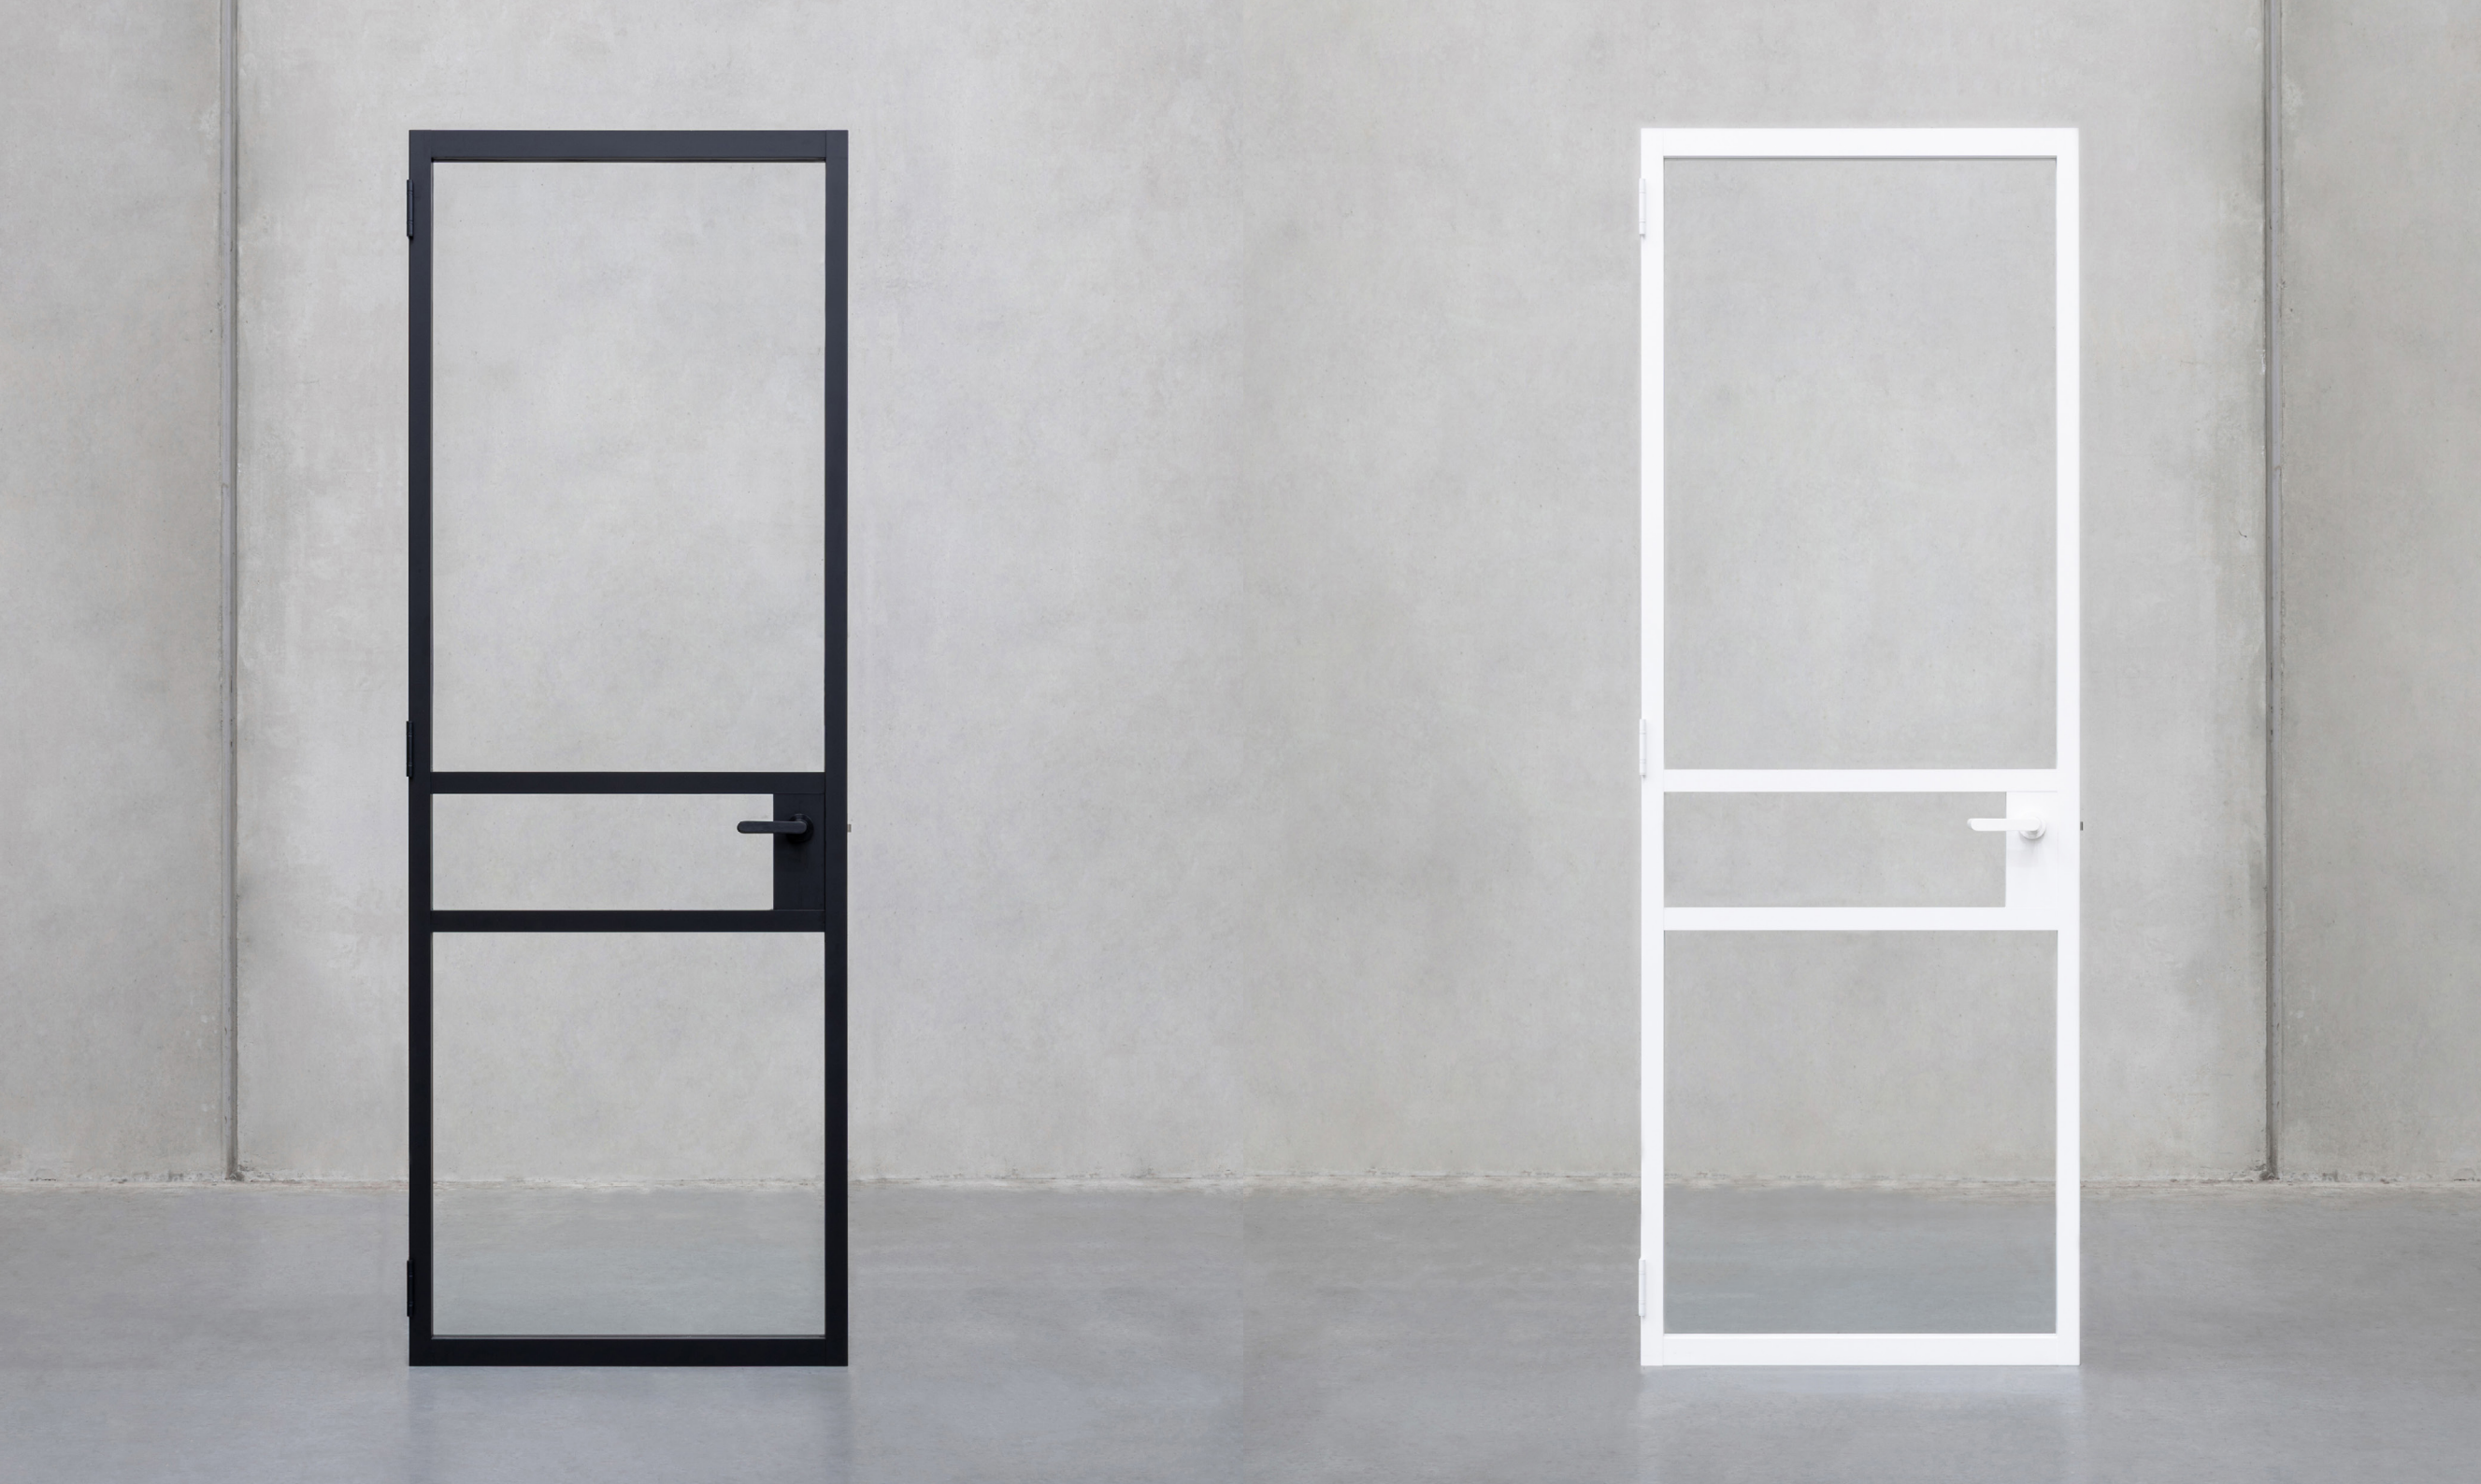

Door size shown is 2340 x 820

[Return to top](#)

Type

Series C Hinged Door Left w/lockbox

Glass

Clear

Doorware

Gilda Lever Handle