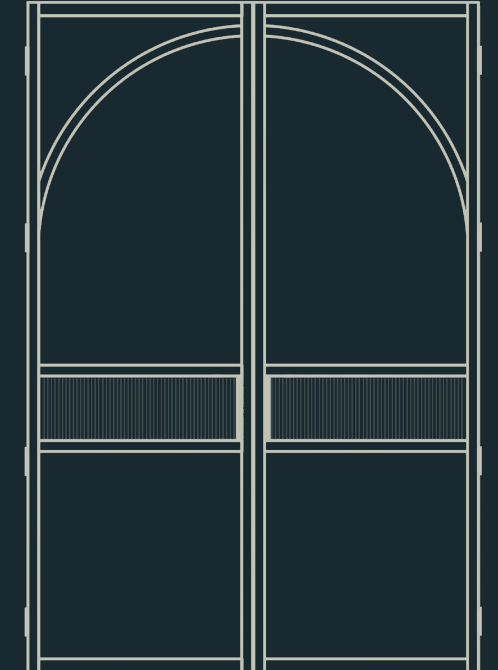

Sliding Panels

[Click image for details](#)

Hinged Panels

w/passage set & latch

[Click image for details](#)

Hinged Panels

w/pull handles & magnetic catch

[Click image for details](#)

Type

Series A Sliding Door

Glass

Reeded

Doorware

120mm x 40mm flush pull

Colour

Black Ink/Lexicon Qtr

Door size shown is 2340 x 820

[Return to top](#)

Type

Series A Sliding Door w/curve

Glass

Reeded

Doorware

120mm x 40mm flush pull

Door size shown is 2340 x 820

[Return to top](#)

Type

Series A Double Sliding Door

Glass

Reeded

Doorware

120mm x 40mm flush pull