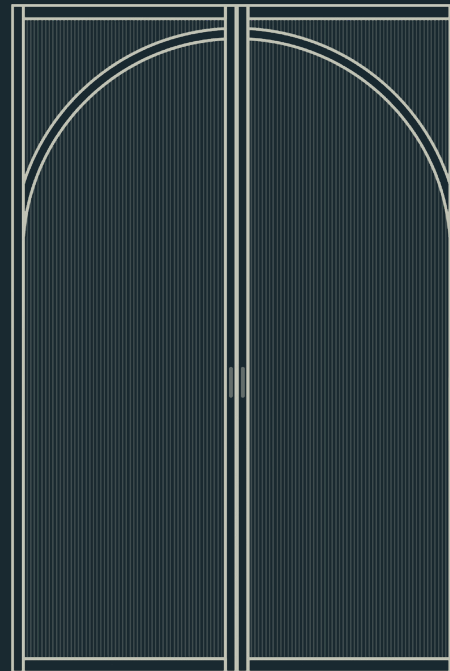

Sliding Panels

[Click image for details](#)