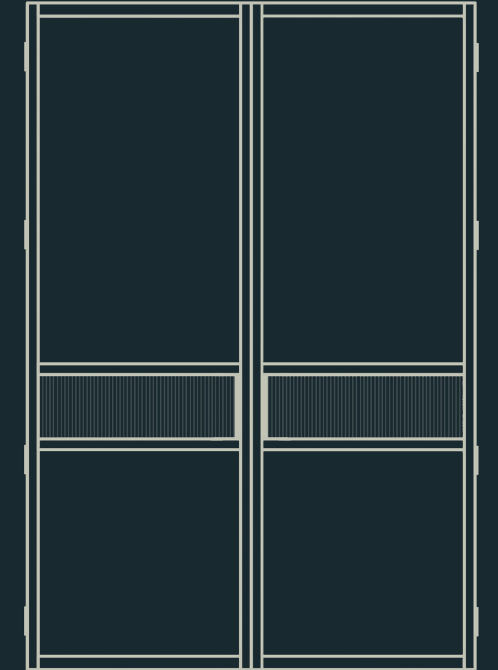

Sliding Panels

[Click image for details](#)

Hinged Panels

w/passage set & latch

[Click image for details](#)

Hinged Panels

w/pull handles & magnetic catch

[Click image for details](#)

Type

Series A Sliding Door

Glass

Reeded

Doorware

120mm x 40mm flush pull

Colour

Black Ink/Lexicon Qtr

Door size shown is 2340 x 820

[Return to top](#)

Type

Series A Sliding Door w/curve

Glass

Reeded

Doorware

120mm x 40mm flush pull

Door size shown is 2340 x 820

[Return to top](#)

Type

Series A Double Sliding Door

Glass

Reeded

Doorware

120mm x 40mm flush pull